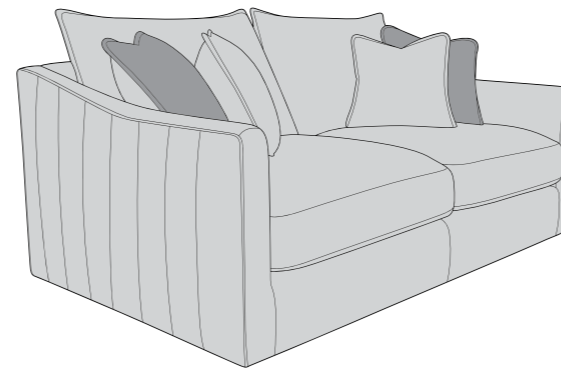

# BLAISE COVER GUIDE: STANDARD BACK ONLY

Please use this guide when ordering the following pieces to clarify cover options.

Corner Group: LH2, COR, RH2

Corner Group: LH2, COR, RH1

Corner Group: LH1, COR, RH2

Corner Group: LH1, COR, RH1

3 Seater Sofa (3ST)

2 Seater Sofa (2ST)

Arm Chair (1ST)

Armless Unit (ALU)

Blaise  
Large Footstool (FST)

- COVER 1**  
(BODY & SMALL SCATTERS)
- COVER 2**  
(MEDIUM SCATTERS, SMALL ON CHAIR)

**Scatter Cushions**  
Medium Scatters  
(small on chair)

Flanged Edge  
Front = Cover 2  
Back = Cover 1

Small Scatters

Flanged Edge  
Front = Cover 1  
Back = Cover 1

# BLAISE DIMENSIONS (CM)

AVAILABLE PIECES	HEIGHT 1	OUTBACK HEIGHT	WIDTH 2	DEPTH 3	ARM HEIGHT	SEAT HEIGHT 4	SEAT DEPTH 5	SEAT WIDTH 6	ACCESS DIAGONAL 7	WEIGHT (KG)	SCATTER CUSHION NO.
LH2, COR, RH2 GROUP	88	70	272	272	60	47	N/A	N/A	N/A	140	6 (3 Medium, 3 Small)
LH2, COR, RH1 GROUP or LH1, COR, RH2 GROUP	88	70	272	195	60	47	N/A	N/A	N/A	124	6 (3 Medium, 3 Small)
LH1, COR, RH1 GROUP	88	70	195	195	60	47	N/A	N/A	N/A	108	6 (3 Medium, 3 Small)
LH2/RH2 UNIT	88	70	167	105	60	47	66	155	194	52	2 (1 Medium, 1 Small)
LH1/RH1 UNIT	88	70	90	105	60	47	66	N/A	N/A	36	2 (1 Medium, 1 Small)
COR - CORNER UNIT	88	70	105	105	N/A	47	66	N/A	145	36	2 (1 Medium, 1 Small)
ALU - ARMLESS UNIT	88	70	75	105	N/A	47	66	N/A	129	25	N/A
<hr/>											
3 SEATER SOFA (3ST)	88	70	176	105	60	47	66	151	200	63	4 (2 Medium, 2 Small)
2 SEATER SOFA (2ST)	88	70	155	105	60	47	66	130	183	56.5	4 (2 Medium, 2 Small)
ARM CHAIR (1ST)	88	70	100	105	60	47	66	75	140	44	1 Small
<hr/>											
<b>ACCENT PIECES</b>											
LARGE FOOTSTOOL P (FST)	47	N/A	105	78	N/A	N/A	N/A	N/A	128	18	N/A