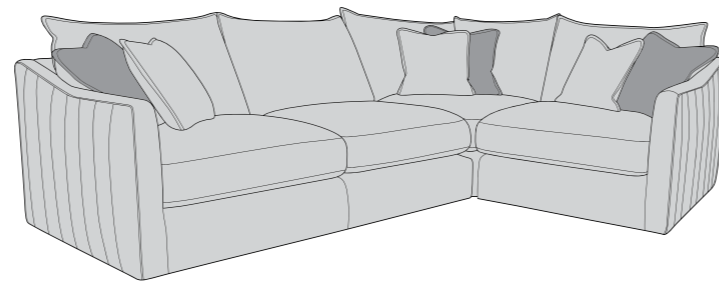

# BLAISE COVER GUIDE: STANDARD BACK ONLY

Please use this guide when ordering the following pieces to clarify cover options.

Corner Group: LH2, COR, RH2

Corner Group: LH2, COR, RH1

Corner Group: LH1, COR, RH2

Corner Group: LH1, COR, RH1

3 Seater Sofa (3ST)

2 Seater Sofa (2ST)

Arm Chair (1ST)

Armless Unit (ALU)

Blaise  
Large Footstool (FST)

- COVER 1**  
(BODY & SMALL SCATTERS)
- COVER 2**  
(MEDIUM SCATTERS, SMALL ON CHAIR)

**Scatter Cushions**  
Medium Scatters  
(small on chair)

Flanged Edge  
Front = Cover 2  
Back = Cover 1

Small Scatters

Flanged Edge  
Front = Cover 1  
Back = Cover 1