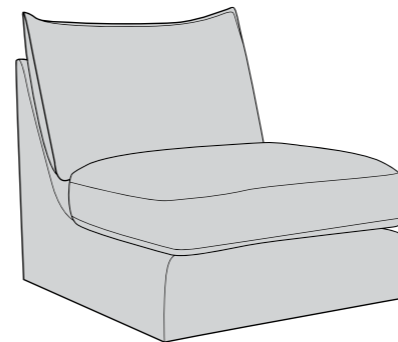

# BLAISE COVER GUIDE: STANDARD BACK ONLY

Please use this guide when ordering the following pieces to clarify cover options.

Corner Group: LH2, COR, RH2

Corner Group: LH2, COR, RH1

Corner Group: LH1, COR, RH2

Corner Group: LH1, COR, RH1

3 Seater Sofa (3ST)

2 Seater Sofa (2ST)

Arm Chair (1ST)

Armless Unit (ALU)

Blaise  
Large Footstool (FST)

- COVER 1**  
(BODY & SMALL SCATTERS)
- COVER 2**  
(MEDIUM SCATTERS, SMALL ON CHAIR)

**Scatter Cushions**  
Medium Scatters  
(small on chair)

Flanged Edge  
Front = Cover 2  
Back = Cover 1

Small Scatters

Flanged Edge  
Front = Cover 1  
Back = Cover 1

# BLAISE DIMENSIONS (CM)

AVAILABLE PIECES	HEIGHT 1	OUTBACK HEIGHT	WIDTH 2	DEPTH 3	ARM HEIGHT	SEAT HEIGHT 4	SEAT DEPTH 5	SEAT WIDTH 6	ACCESS DIAGONAL 7	WEIGHT (KG)	SCATTER CUSHION NO.
LH2, COR, RH2 GROUP	88	70	272	272	60	47	N/A	N/A	N/A	140	6 (3 Medium, 3 Small)
LH2, COR, RH1 GROUP or LH1, COR, RH2 GROUP	88	70	272	195	60	47	N/A	N/A	N/A	124	6 (3 Medium, 3 Small)
LH1, COR, RH1 GROUP	88	70	195	195	60	47	N/A	N/A	N/A	108	6 (3 Medium, 3 Small)
LH2/RH2 UNIT	88	70	167	105	60	47	66	155	194	52	2 (1 Medium, 1 Small)
LH1/RH1 UNIT	88	70	90	105	60	47	66	N/A	N/A	36	2 (1 Medium, 1 Small)
COR - CORNER UNIT	88	70	105	105	N/A	47	66	N/A	145	36	2 (1 Medium, 1 Small)
ALU - ARMLESS UNIT	88	70	75	105	N/A	47	66	N/A	129	25	N/A
<hr/>											
3 SEATER SOFA (3ST)	88	70	176	105	60	47	66	151	200	63	4 (2 Medium, 2 Small)
2 SEATER SOFA (2ST)	88	70	155	105	60	47	66	130	183	56.5	4 (2 Medium, 2 Small)
ARM CHAIR (1ST)	88	70	100	105	60	47	66	75	140	44	1 Small
<hr/>											
<b>ACCENT PIECES</b>											
LARGE FOOTSTOOL P (FST)	47	N/A	105	78	N/A	N/A	N/A	N/A	128	18	N/A