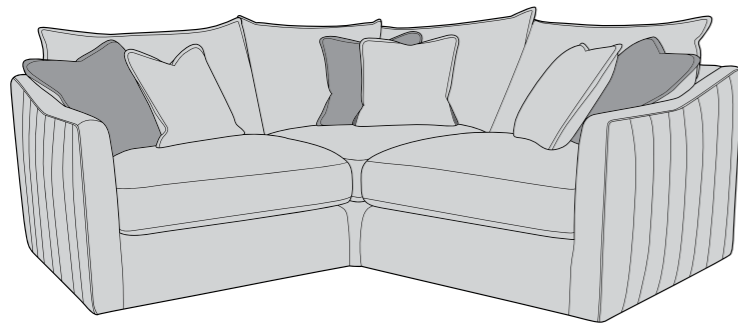

# BLAISE COVER GUIDE: STANDARD BACK ONLY

Please use this guide when ordering the following pieces to clarify cover options.

Corner Group: LH2, COR, RH2

Corner Group: LH2, COR, RH1

Corner Group: LH1, COR, RH2

Corner Group: LH1, COR, RH1

3 Seater Sofa (3ST)

2 Seater Sofa (2ST)

Arm Chair (1ST)

Armless Unit (ALU)

Blaise  
Large Footstool (FST)

- COVER 1**  
(BODY & SMALL SCATTERS)
- COVER 2**  
(MEDIUM SCATTERS, SMALL ON CHAIR)

**Scatter Cushions**  
Medium Scatters  
(small on chair)

Flanged Edge  
Front = Cover 2  
Back = Cover 1

Small Scatters

Flanged Edge  
Front = Cover 1  
Back = Cover 1

# BLAISE DIMENSIONS (CM)

AVAILABLE PIECES	HEIGHT 1	OUTBACK HEIGHT	WIDTH 2	DEPTH 3	ARM HEIGHT	SEAT HEIGHT 4	SEAT DEPTH 5	SEAT WIDTH 6	ACCESS DIAGONAL 7	WEIGHT (KG)	SCATTER CUSHION NO.
LH2, COR, RH2 GROUP	88	70	272	272	60	47	N/A	N/A	N/A	140	6 (3 Medium, 3 Small)
LH2, COR, RH1 GROUP or LH1, COR, RH2 GROUP	88	70	272	195	60	47	N/A	N/A	N/A	124	6 (3 Medium, 3 Small)
LH1, COR, RH1 GROUP	88	70	195	195	60	47	N/A	N/A	N/A	108	6 (3 Medium, 3 Small)
LH2/RH2 UNIT	88	70	167	105	60	47	66	155	194	52	2 (1 Medium, 1 Small)
LH1/RH1 UNIT	88	70	90	105	60	47	66	N/A	N/A	36	2 (1 Medium, 1 Small)
COR - CORNER UNIT	88	70	105	105	N/A	47	66	N/A	145	36	2 (1 Medium, 1 Small)
ALU - ARMLESS UNIT	88	70	75	105	N/A	47	66	N/A	129	25	N/A
<hr/>											
3 SEATER SOFA (3ST)	88	70	176	105	60	47	66	151	200	63	4 (2 Medium, 2 Small)
2 SEATER SOFA (2ST)	88	70	155	105	60	47	66	130	183	56.5	4 (2 Medium, 2 Small)
ARM CHAIR (1ST)	88	70	100	105	60	47	66	75	140	44	1 Small
<hr/>											
<b>ACCENT PIECES</b>											
LARGE FOOTSTOOL P (FST)	47	N/A	105	78	N/A	N/A	N/A	N/A	128	18	N/A