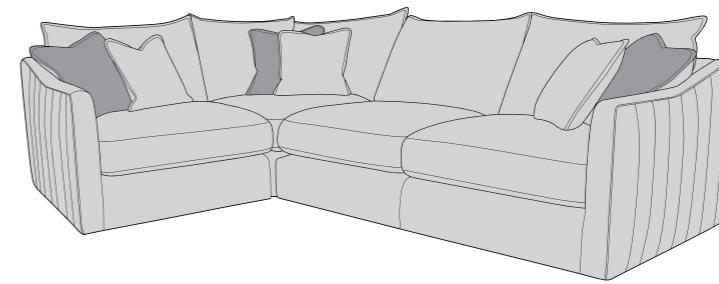

# BLAISE COVER GUIDE: STANDARD BACK ONLY

Please use this guide when ordering the following pieces to clarify cover options.

Corner Group: LH2, COR, RH2

Corner Group: LH2, COR, RH1

Corner Group: LH1, COR, RH2

Corner Group: LH1, COR, RH1

3 Seater Sofa (3ST)

2 Seater Sofa (2ST)

Arm Chair (1ST)

Armless Unit (ALU)

Blaise  
Large Footstool (FST)

- COVER 1**  
(BODY & SMALL SCATTERS)
- COVER 2**  
(MEDIUM SCATTERS, SMALL ON CHAIR)

**Scatter Cushions**  
Medium Scatters  
(small on chair)

Flanged Edge  
Front = Cover 2  
Back = Cover 1

Small Scatters

Flanged Edge  
Front = Cover 1  
Back = Cover 1

# BLAISE DIMENSIONS (CM)

AVAILABLE PIECES	HEIGHT 1	OUTBACK HEIGHT	WIDTH 2	DEPTH 3	ARM HEIGHT	SEAT HEIGHT 4	SEAT DEPTH 5	SEAT WIDTH 6	ACCESS DIAGONAL 7	WEIGHT (KG)	SCATTER CUSHION NO.
LH2, COR, RH2 GROUP	88	70	272	272	60	47	N/A	N/A	N/A	140	6 (3 Medium, 3 Small)
LH2, COR, RH1 GROUP or LH1, COR, RH2 GROUP	88	70	272	195	60	47	N/A	N/A	N/A	124	6 (3 Medium, 3 Small)
LH1, COR, RH1 GROUP	88	70	195	195	60	47	N/A	N/A	N/A	108	6 (3 Medium, 3 Small)
LH2/RH2 UNIT	88	70	167	105	60	47	66	155	194	52	2 (1 Medium, 1 Small)
LH1/RH1 UNIT	88	70	90	105	60	47	66	N/A	N/A	36	2 (1 Medium, 1 Small)
COR - CORNER UNIT	88	70	105	105	N/A	47	66	N/A	145	36	2 (1 Medium, 1 Small)
ALU - ARMLESS UNIT	88	70	75	105	N/A	47	66	N/A	129	25	N/A
<hr/>											
3 SEATER SOFA (3ST)	88	70	176	105	60	47	66	151	200	63	4 (2 Medium, 2 Small)
2 SEATER SOFA (2ST)	88	70	155	105	60	47	66	130	183	56.5	4 (2 Medium, 2 Small)
ARM CHAIR (1ST)	88	70	100	105	60	47	66	75	140	44	1 Small
<hr/>											
<b>ACCENT PIECES</b>											
LARGE FOOTSTOOL P (FST)	47	N/A	105	78	N/A	N/A	N/A	N/A	128	18	N/A