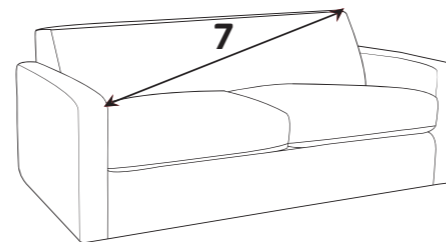

- 1 - HEIGHT
- 3 - DEPTH
- 5 - SEAT DEPTH (STD & PILLOW)
- 7 - DIAGONAL ACCESS
- 2 - WIDTH
- 4 - SEAT HEIGHT
- 6 - SEAT WIDTH
- 8 - OUTBACK HEIGHT
- 9 - ARM HEIGHT

Illustrations used for reference only.

Check the diagonal access dimension to ensure furniture will fit in your home.

foamflex+

Our expertly engineered foam seat interior gives you the comfort of fibre with the retention of foam.

CARE GUIDE

To improve the longevity of your hand-made furniture, we recommend rotating cushions (where applicable).

For further information on maintaining your furniture, please refer to the Care Guide located under the seat platform.