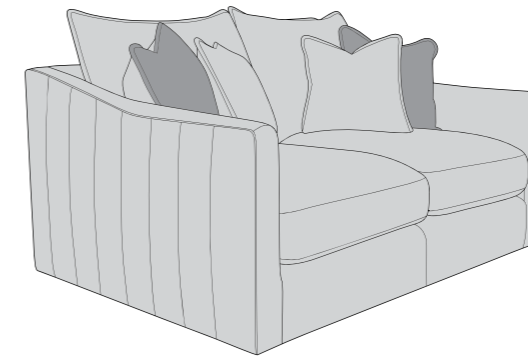

# BLAISE COVER GUIDE: STANDARD BACK ONLY

Please use this guide when ordering the following pieces to clarify cover options.

Corner Group: LH2, COR, RH2

Corner Group: LH2, COR, RH1

Corner Group: LH1, COR, RH2

Corner Group: LH1, COR, RH1

3 Seater Sofa (3ST)

2 Seater Sofa (2ST)

Arm Chair (1ST)

Armless Unit (ALU)

Blaise  
Large Footstool (FST)

- COVER 1**  
(BODY & SMALL SCATTERS)
- COVER 2**  
(MEDIUM SCATTERS, SMALL ON CHAIR)

**Scatter Cushions**  
Medium Scatters  
(small on chair)

Flanged Edge  
Front = Cover 2  
Back = Cover 1

Small Scatters

Flanged Edge  
Front = Cover 1  
Back = Cover 1

# BLAISE DIMENSIONS (CM)

AVAILABLE PIECES	HEIGHT 1	OUTBACK HEIGHT	WIDTH 2	DEPTH 3	ARM HEIGHT	SEAT HEIGHT 4	SEAT DEPTH 5	SEAT WIDTH 6	ACCESS DIAGONAL 7	WEIGHT (KG)	SCATTER CUSHION NO.
LH2, COR, RH2 GROUP	88	70	272	272	60	47	N/A	N/A	N/A	140	6 (3 Medium, 3 Small)
LH2, COR, RH1 GROUP or LH1, COR, RH2 GROUP	88	70	272	195	60	47	N/A	N/A	N/A	124	6 (3 Medium, 3 Small)
LH1, COR, RH1 GROUP	88	70	195	195	60	47	N/A	N/A	N/A	108	6 (3 Medium, 3 Small)
LH2/RH2 UNIT	88	70	167	105	60	47	66	155	194	52	2 (1 Medium, 1 Small)
LH1/RH1 UNIT	88	70	90	105	60	47	66	N/A	N/A	36	2 (1 Medium, 1 Small)
COR - CORNER UNIT	88	70	105	105	N/A	47	66	N/A	145	36	2 (1 Medium, 1 Small)
ALU - ARMLESS UNIT	88	70	75	105	N/A	47	66	N/A	129	25	N/A
<hr/>											
3 SEATER SOFA (3ST)	88	70	176	105	60	47	66	151	200	63	4 (2 Medium, 2 Small)
2 SEATER SOFA (2ST)	88	70	155	105	60	47	66	130	183	56.5	4 (2 Medium, 2 Small)
ARM CHAIR (1ST)	88	70	100	105	60	47	66	75	140	44	1 Small
<hr/>											
<b>ACCENT PIECES</b>											
LARGE FOOTSTOOL P (FST)	47	N/A	105	78	N/A	N/A	N/A	N/A	128	18	N/A