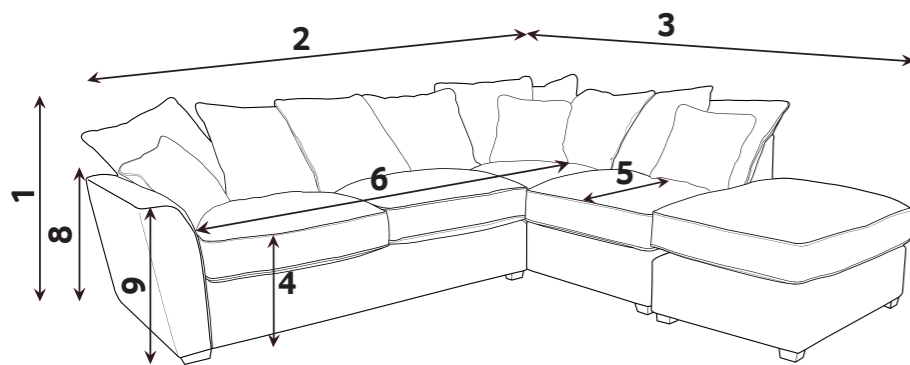

DIMENSION GUIDE