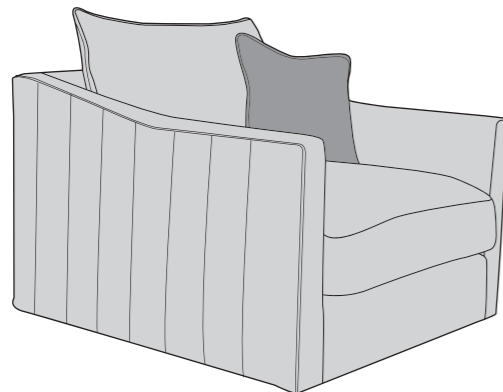

# BLAISE COVER GUIDE: STANDARD BACK ONLY

Please use this guide when ordering the following pieces to clarify cover options.

Corner Group: LH2, COR, RH2

Corner Group: LH2, COR, RH1

Corner Group: LH1, COR, RH2

Corner Group: LH1, COR, RH1

3 Seater Sofa (3ST)

2 Seater Sofa (2ST)

Arm Chair (1ST)

Armless Unit (ALU)

Blaise  
Large Footstool (FST)

- COVER 1**  
(BODY & SMALL SCATTERS)
- COVER 2**  
(MEDIUM SCATTERS, SMALL ON CHAIR)

**Scatter Cushions**  
Medium Scatters  
(small on chair)

Flanged Edge  
Front = Cover 2  
Back = Cover 1

Small Scatters

Flanged Edge  
Front = Cover 1  
Back = Cover 1

# BLAISE DIMENSIONS (CM)

AVAILABLE PIECES	HEIGHT 1	OUTBACK HEIGHT	WIDTH 2	DEPTH 3	ARM HEIGHT	SEAT HEIGHT 4	SEAT DEPTH 5	SEAT WIDTH 6	ACCESS DIAGONAL 7	WEIGHT (KG)	SCATTER CUSHION NO.
LH2, COR, RH2 GROUP	88	70	272	272	60	47	N/A	N/A	N/A	140	6 (3 Medium, 3 Small)
LH2, COR, RH1 GROUP or LH1, COR, RH2 GROUP	88	70	272	195	60	47	N/A	N/A	N/A	124	6 (3 Medium, 3 Small)
LH1, COR, RH1 GROUP	88	70	195	195	60	47	N/A	N/A	N/A	108	6 (3 Medium, 3 Small)
LH2/RH2 UNIT	88	70	167	105	60	47	66	155	194	52	2 (1 Medium, 1 Small)
LH1/RH1 UNIT	88	70	90	105	60	47	66	N/A	N/A	36	2 (1 Medium, 1 Small)
COR - CORNER UNIT	88	70	105	105	N/A	47	66	N/A	145	36	2 (1 Medium, 1 Small)
ALU - ARMLESS UNIT	88	70	75	105	N/A	47	66	N/A	129	25	N/A
<hr/>											
3 SEATER SOFA (3ST)	88	70	176	105	60	47	66	151	200	63	4 (2 Medium, 2 Small)
2 SEATER SOFA (2ST)	88	70	155	105	60	47	66	130	183	56.5	4 (2 Medium, 2 Small)
ARM CHAIR (1ST)	88	70	100	105	60	47	66	75	140	44	1 Small
<hr/>											
<b>ACCENT PIECES</b>											
LARGE FOOTSTOOL P (FST)	47	N/A	105	78	N/A	N/A	N/A	N/A	128	18	N/A