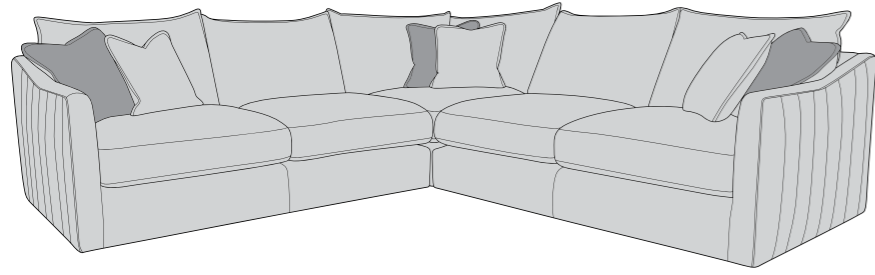

# Blaise Collection

LH2, COR, RH2 corner group shown in Jive Silver (Cover 1) and Penthouse Gold (Cover 2) with gold trim.

Colours represented are to be used as a guide only, colour shadings can vary slightly from each roll of fabric. Please refer to manufacturers swatch for more colour options.

# BLAISE COVER GUIDE: STANDARD BACK ONLY

Please use this guide when ordering the following pieces to clarify cover options.

Corner Group: LH2, COR, RH2

Corner Group: LH2, COR, RH1

Corner Group: LH1, COR, RH2

Corner Group: LH1, COR, RH1

3 Seater Sofa (3ST)

2 Seater Sofa (2ST)

Arm Chair (1ST)

Armless Unit (ALU)

Blaise  
Large Footstool (FST)

- COVER 1**  
(BODY & SMALL SCATTERS)
- COVER 2**  
(MEDIUM SCATTERS, SMALL ON CHAIR)