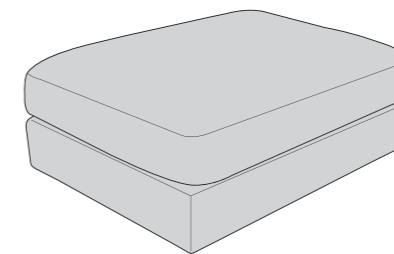

# BLAISE COVER GUIDE: STANDARD BACK ONLY

Please use this guide when ordering the following pieces to clarify cover options.

Corner Group: LH2, COR, RH2

Corner Group: LH2, COR, RH1

Corner Group: LH1, COR, RH2

Corner Group: LH1, COR, RH1

3 Seater Sofa (3ST)

2 Seater Sofa (2ST)

Arm Chair (1ST)

Armless Unit (ALU)

Blaise  
Large Footstool (FST)

- COVER 1**  
(BODY & SMALL SCATTERS)
- COVER 2**  
(MEDIUM SCATTERS, SMALL ON CHAIR)

**Scatter Cushions**  
Medium Scatters  
(small on chair)

Flanged Edge  
Front = Cover 2  
Back = Cover 1

Small Scatters

Flanged Edge  
Front = Cover 1  
Back = Cover 1

# BLAISE DIMENSIONS (CM)

AVAILABLE PIECES	HEIGHT 1	OUTBACK HEIGHT	WIDTH 2	DEPTH 3	ARM HEIGHT	SEAT HEIGHT 4	SEAT DEPTH 5	SEAT WIDTH 6	ACCESS DIAGONAL 7	WEIGHT (KG)	SCATTER CUSHION NO.
LH2, COR, RH2 GROUP	88	70	272	272	60	47	N/A	N/A	N/A	140	6 (3 Medium, 3 Small)
LH2, COR, RH1 GROUP or LH1, COR, RH2 GROUP	88	70	272	195	60	47	N/A	N/A	N/A	124	6 (3 Medium, 3 Small)
LH1, COR, RH1 GROUP	88	70	195	195	60	47	N/A	N/A	N/A	108	6 (3 Medium, 3 Small)
LH2/RH2 UNIT	88	70	167	105	60	47	66	155	194	52	2 (1 Medium, 1 Small)
LH1/RH1 UNIT	88	70	90	105	60	47	66	N/A	N/A	36	2 (1 Medium, 1 Small)
COR - CORNER UNIT	88	70	105	105	N/A	47	66	N/A	145	36	2 (1 Medium, 1 Small)
ALU - ARMLESS UNIT	88	70	75	105	N/A	47	66	N/A	129	25	N/A
<hr/>											
3 SEATER SOFA (3ST)	88	70	176	105	60	47	66	151	200	63	4 (2 Medium, 2 Small)
2 SEATER SOFA (2ST)	88	70	155	105	60	47	66	130	183	56.5	4 (2 Medium, 2 Small)
ARM CHAIR (1ST)	88	70	100	105	60	47	66	75	140	44	1 Small
<hr/>											
<b>ACCENT PIECES</b>											
LARGE FOOTSTOOL P (FST)	47	N/A	105	78	N/A	N/A	N/A	N/A	128	18	N/A